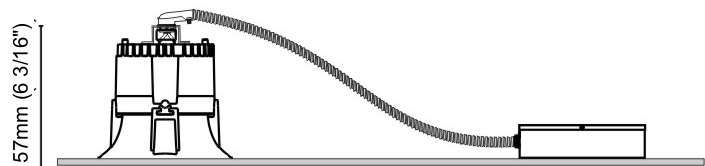

126mm (4 15/16")