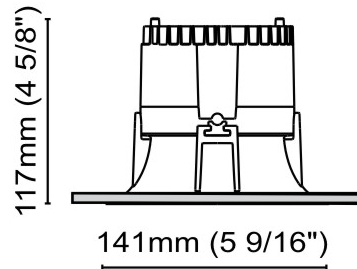

GENERAL

Series: Dixit
Subseries: Dixit RA11
Brand: Ivela
Division: Architectural
Mounting Type: Recessed
Mounting Location: Ceiling
Subcategory: Downlight

PHYSICAL

Shape: Round
Diameter (mm): 141
Diameter (in): 5 9/16
Height (mm): 117
Height (in): 4 5/8
Min. Recessing Depth (mm): 157
Min. Recessing Depth (in): 6 3/16
Light Distribution: Direct
Weight (kg): 0.7
Weight (lbs): 1.54
Diffuser: Clear Polycarbonate
Fixture Finish: MWH
Fixture Material: Aluminum Die Cast
Cut-out Measurements: 126mm / 4 15/16"

ELECTRICAL

Lamp Type: LED
Total Output Wattage (W): 12 / 18 / 26
Dimming: Tri-Mode (Non-Dimming and Phase Dimming (120Vac only) and 0-10V Dimming)
Driver Included: No
Driver Location: Recessed Housing
Driver Type: Constant Current - Universal
Driver Class: Class 2
Input Voltage (V): 120 - 277
Constant Current (MA): 350 / 500 / 700

LED

Number of LEDs: 1
Color Temperature (°K): 2700 / 3000
Max. Delivered Lumen (lm): 1513 / 2092
CRI: >85 CRI
Efficiency (%): 89
Lamp Life (hrs): 50000
Upon Request: 3500K upon request

OPTICAL

Optic°: 55
Adjustability: Fixed
Upon Request: Optic 12° or 30° (mirror-metallized) / 70° (white)

RATINGS AND CERTIFICATIONS

Certified By: CSA Certified to UL and CSA Standards
IP Rating: IP43
IK Rating: IK08
Glare Rating: ≤ 19

141mm (5 9/16")